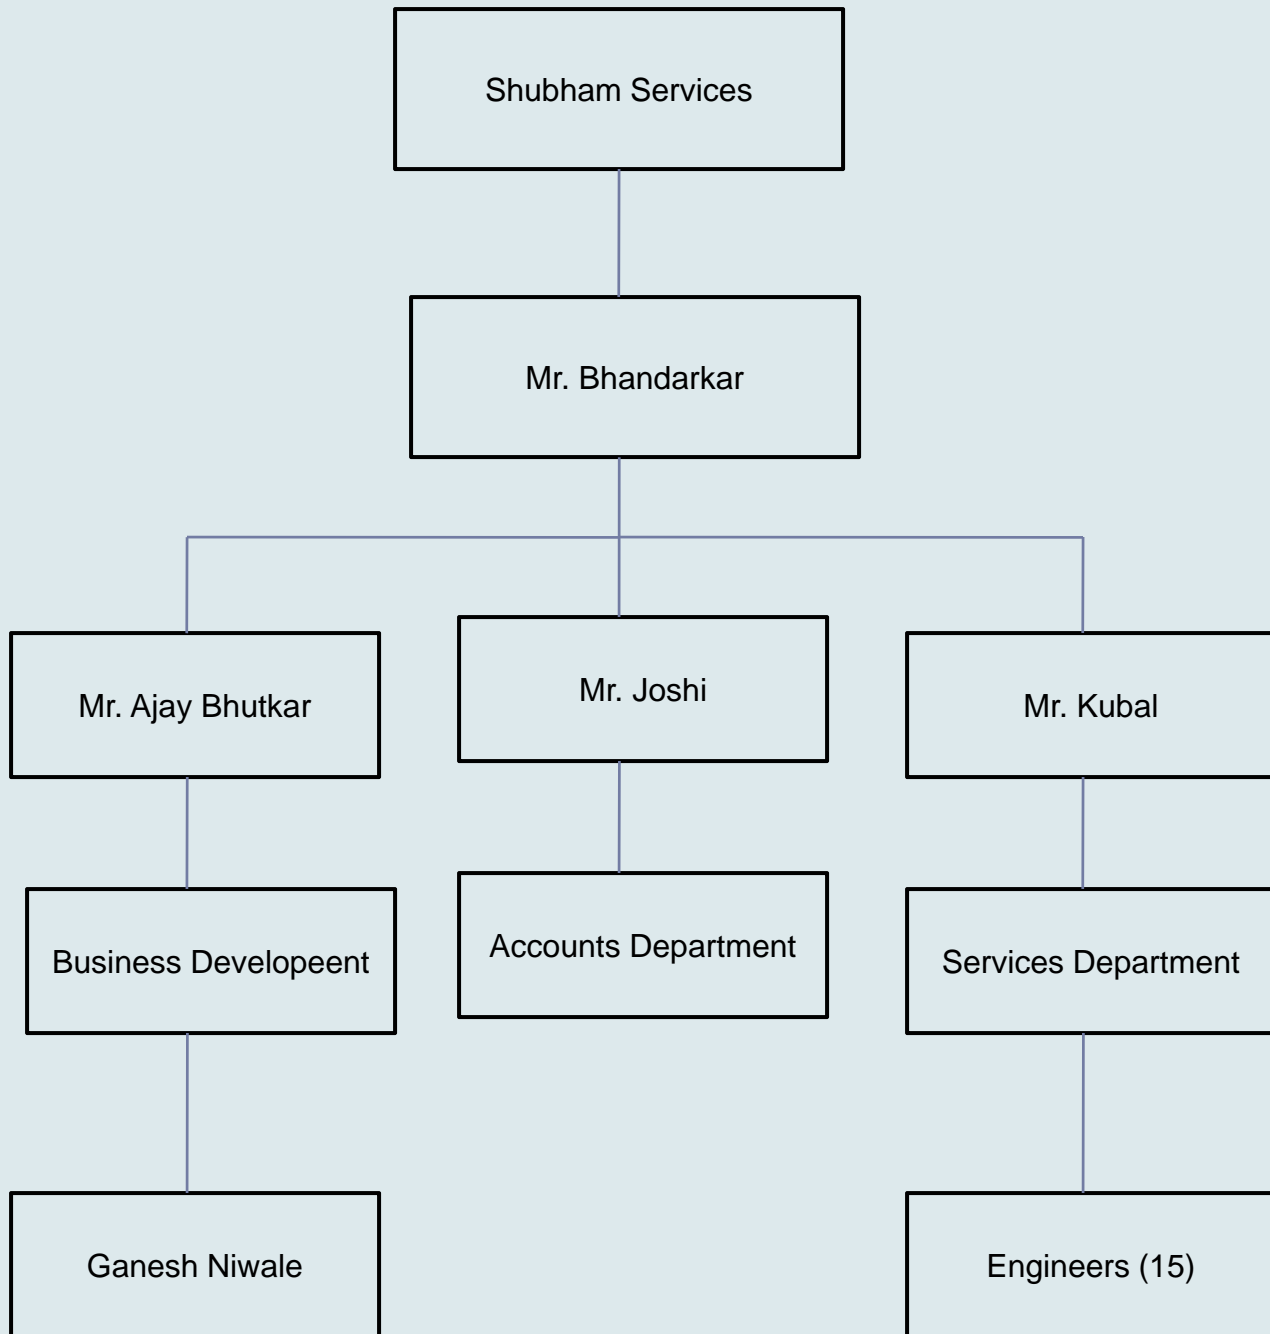

Organization Chart

Few of our Prestigious Clients :

Sr. No	Client	Location
1	Asian Paint Ltd	Mumbai
2	Atlas copco Ltd	Pune
3	Bajaj Auto Ltd	Pune
4	BARC	Mumbai
5	BEST	Mumbai
6	Bharat Bijlee Ltd	Mumbai
7	Bombay Municipal Corporation.	Mumbai
8	BPCL	Mumbai
9	Century Enka Ltd	Pune
10	Cipla Ltd	Goa
11	Gharda chemicals	Mumbai
12	Hindalco Industries Limited	Nagpur
13	ISMT	Pune
14	Jindal Steel Works	Mumbai
15	Jyoti Structures Ltd	Mumbai
16	Kalyani Steel Ltd	Pune
17	Kellogg India Pvt Ltd	Pune
18	Kingstone Property Services Pvt.Ltd.	Mumbai